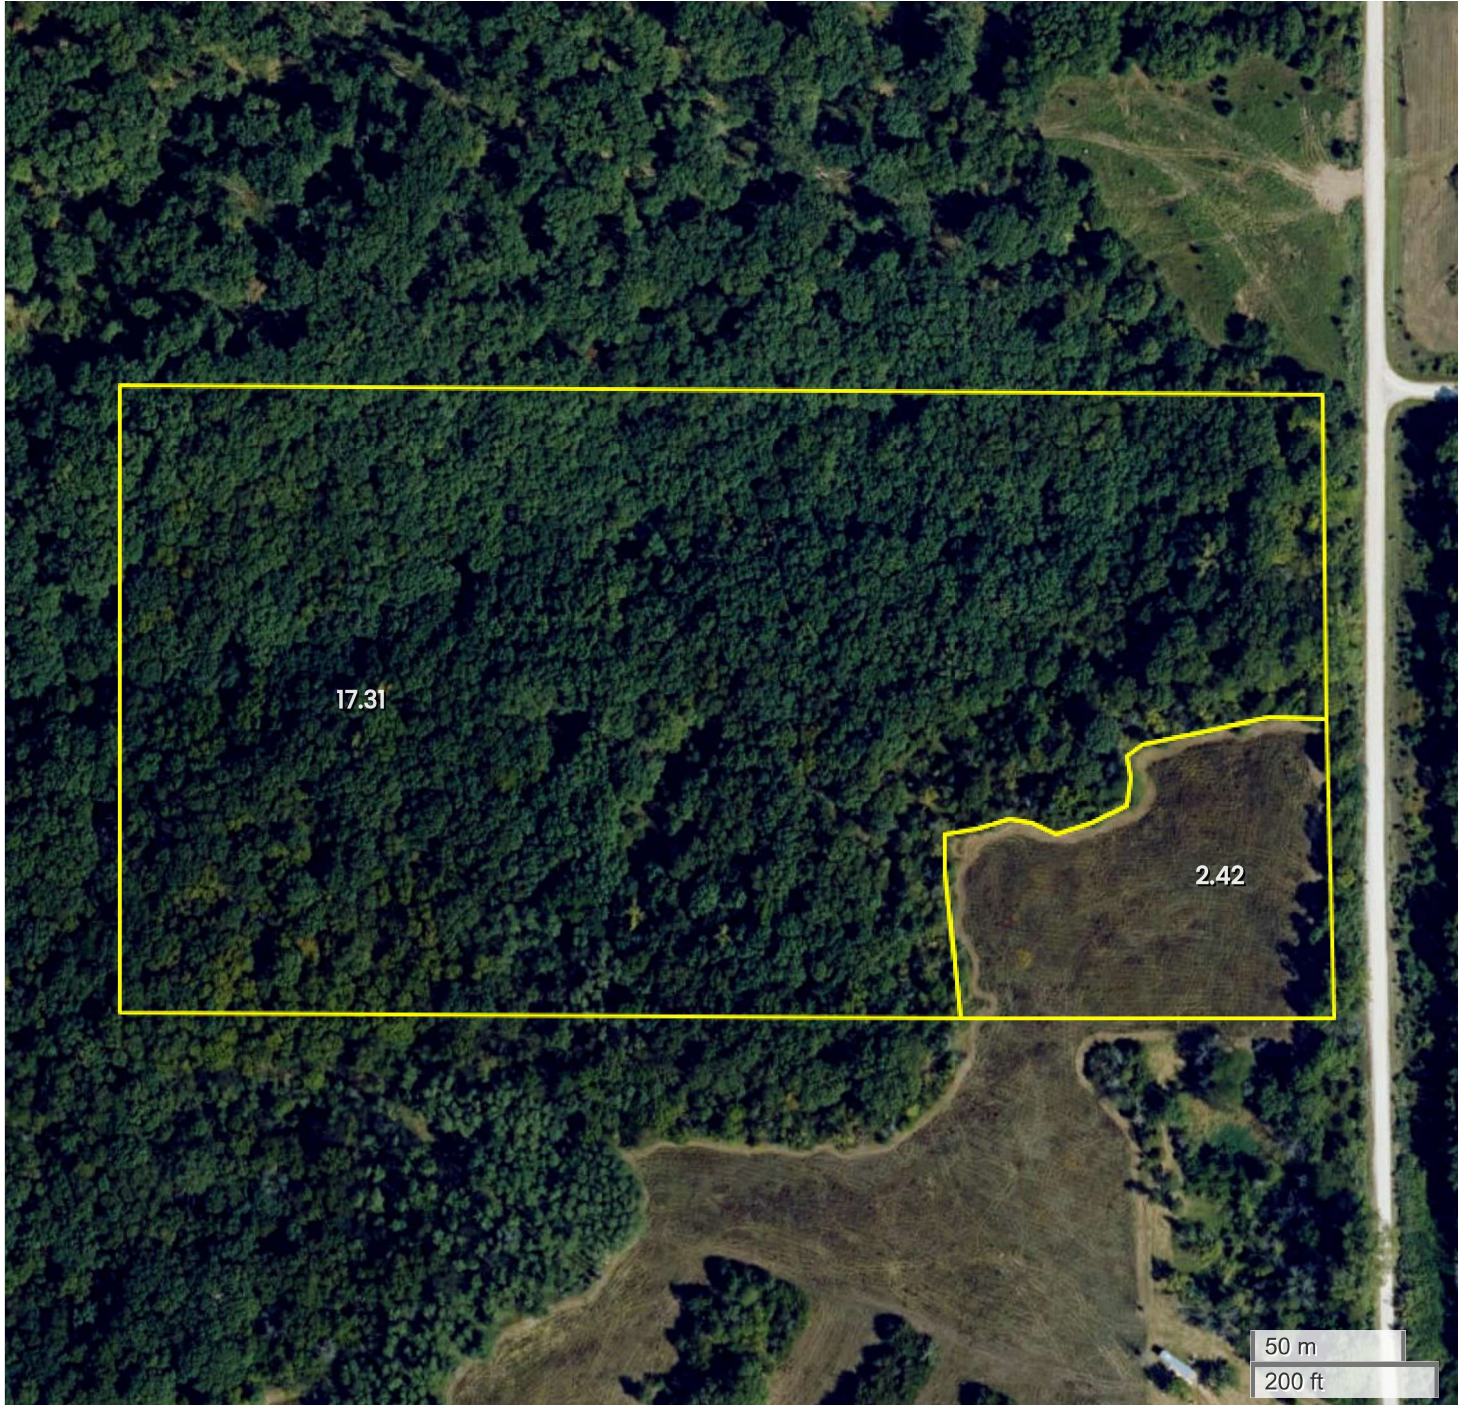

HARBERT BUILDING SITE  
AERIAL MAP

Center: 41.182046, -93.531623

29-74N-23W

Liberty Township

Warren County, IA

FarmWorth, LLC makes no warranties, express or implied, regarding the accuracy of any information provided through FarmWorth.com. User is solely responsible for independently verifying all information prior to use and waives any claims against FarmWorth, LLC arising from inaccuracies in such information.